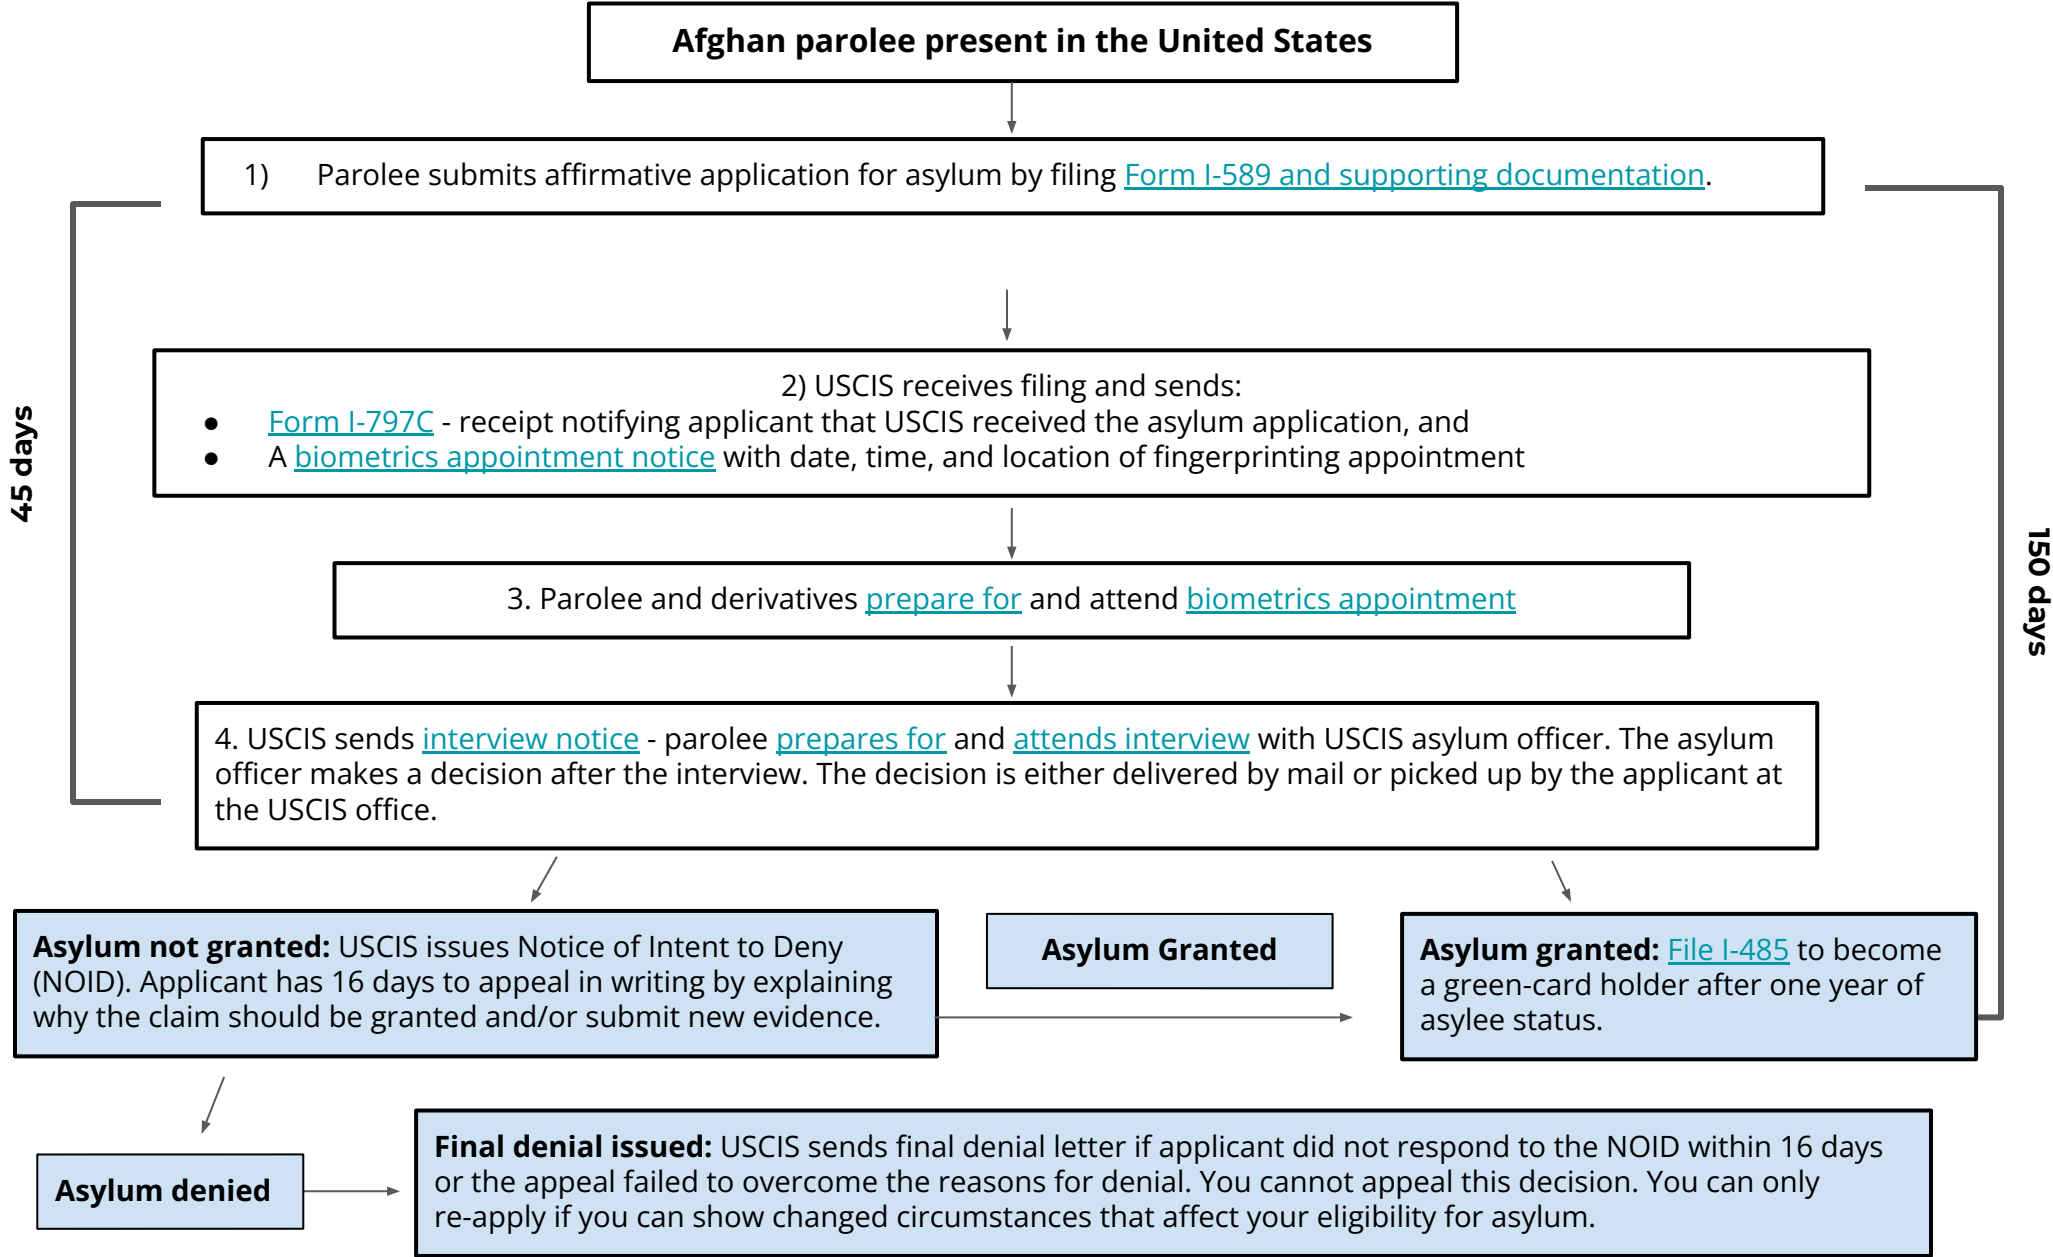

# Affirmative Asylum Process for Afghan Parolees

This chart represents the experience of a parolee who remains in legal immigration status throughout the process. If parole status is revoked or expires, the process varies. Learn more about different types of asylum decisions [here](#).